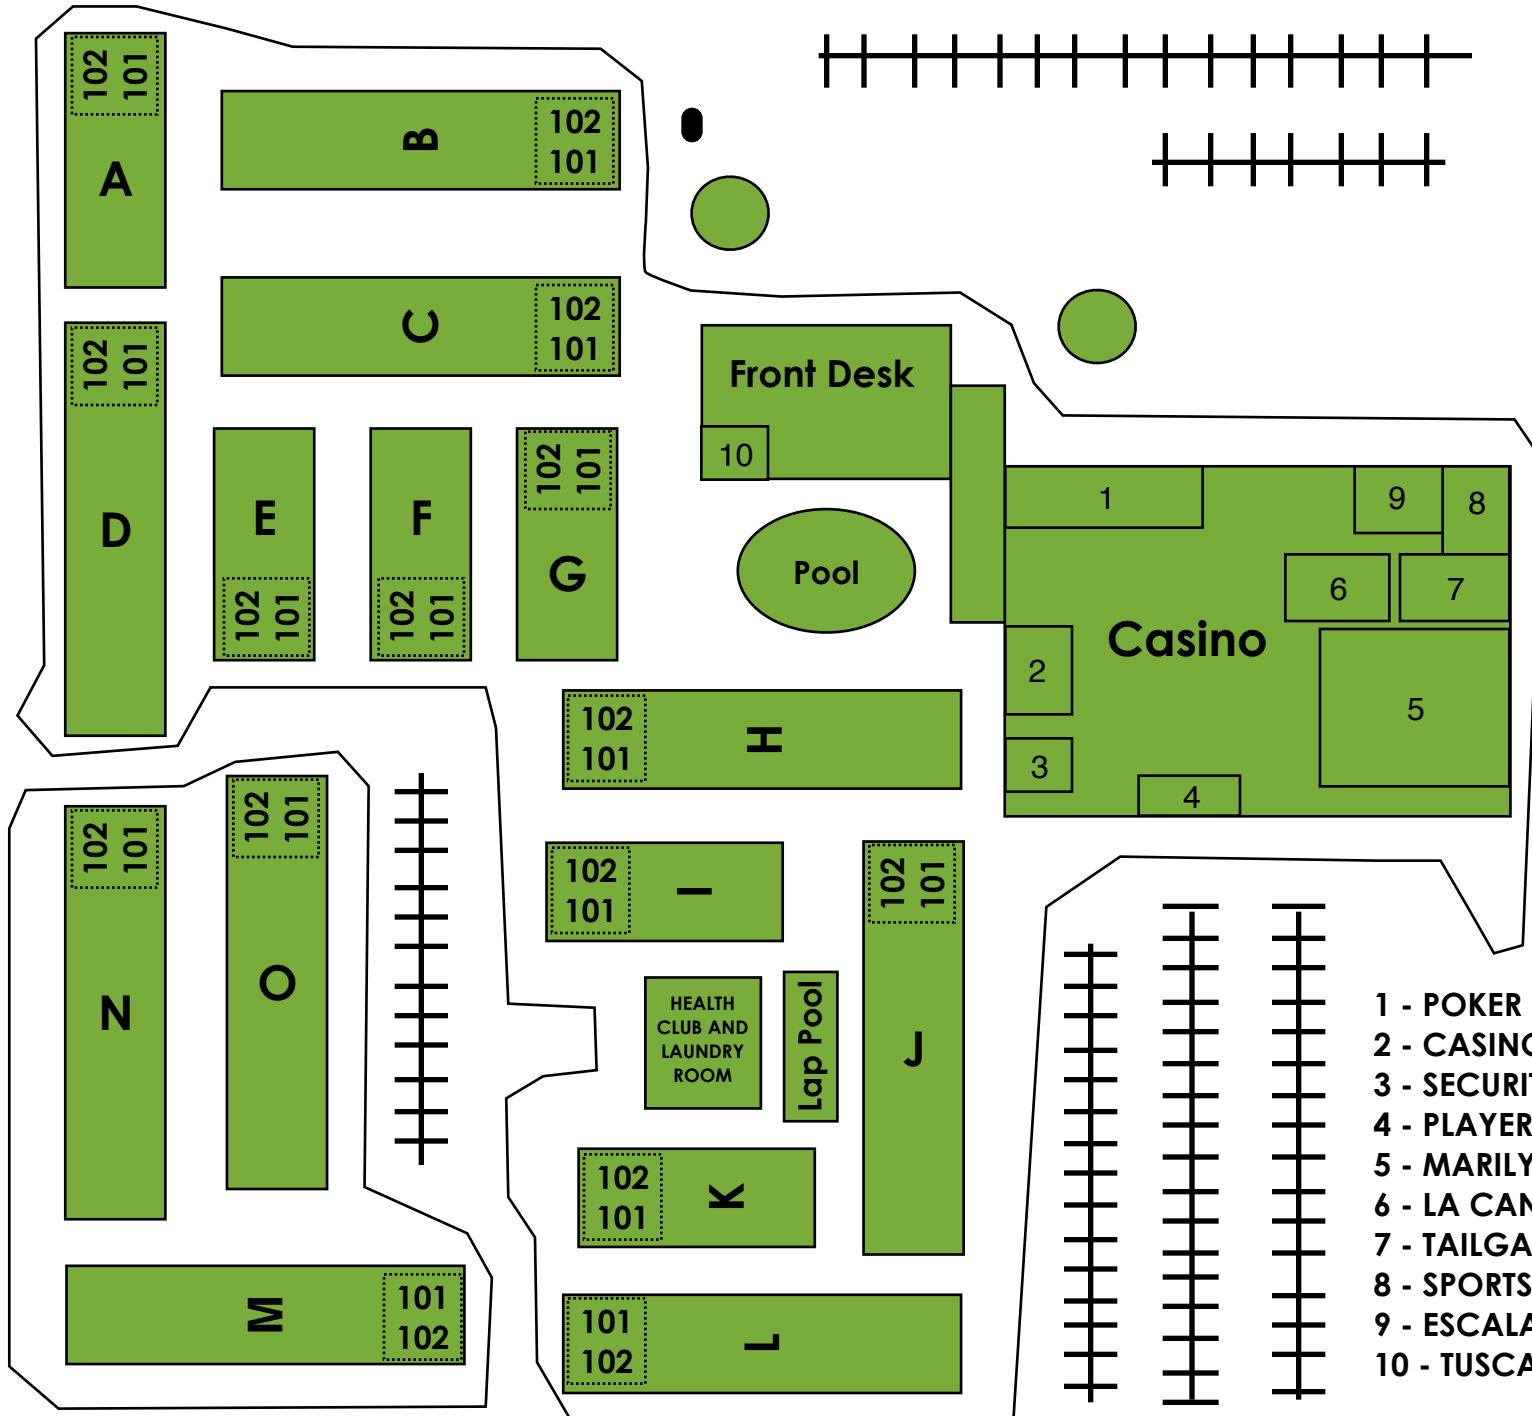

FLAMINGO ROAD

- 1 - POKER ROOM
- 2 - CASINO CAGE
- 3 - SECURITY PODIUM
- 4 - PLAYERS CLUB
- 5 - MARILYNS CAFE
- 6 - LA CANTINA
- 7 - TAILGATE SPORTSBAR
- 8 - SPORTSBOOK
- 9 - ESCALATOR
- 10 - TUSCANY GARDENS

# TUSCANY SUITES & CASINO

CONFERENCE ROOMS